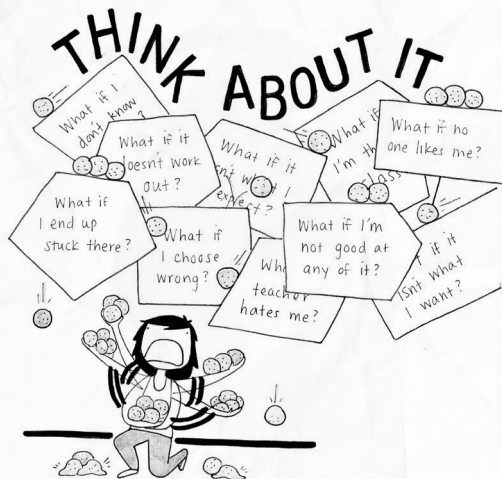

## Frazzled by Booki Vivat How Do I Fit In?

Meet Abbie Wu, the main character of the new book, *Frazzled*. Abbie is an average middle school student just trying to figure out how she fits in. Can you relate to her struggles? Look at these first pictures from the book and the descriptions of the situation.

Abbie and her classmates waiting in line for lunch

Abbie trying to choose an elective

Now look at these doodles and fill in the caption inspired by your own challenges: